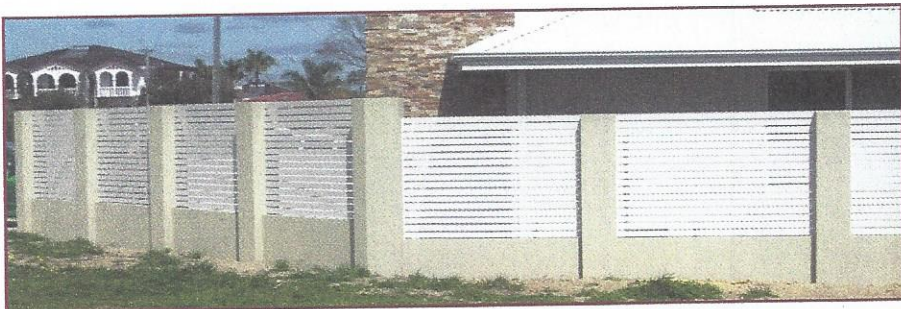

FEATURE FENCING

**PROVIDING EXCELLENT SERVICE, QUALITY RESULTS,
CUSTOMISED FENCING**

SPECIALISING IN CUSTOM DESIGNS:

- Perimeter Fencing / Infills ◆ Aluminium & Jarrah Slats
- Semi-Frameless Glass ◆ Tubular & Glass Pool Fencing
- Auto Driveway Gates (Sliding or Swinging)
- Pedestrian Gates