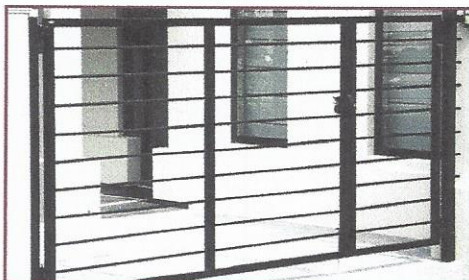

FEATURE FENCING

**ALL OUR DESIGNS CAN BE MANUFACTURED
IN ALUMINIUM, WROUGHT IRON OR GALVANIZED STEEL**