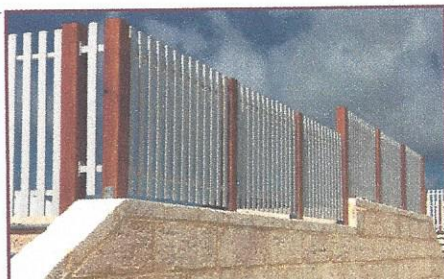

FEATURE FENCING

**PROVIDING EXCELLENT SERVICE, QUALITY RESULTS,
CUSTOMISED FENCING**

SPECIALISING IN CUSTOM DESIGNS:

- Perimeter Fencing / Infills ◆ Aluminium & Jarrah Slats
- Semi-Frameless Glass ◆ Tubular & Glass Pool Fencing
- Auto Driveway Gates (Sliding or Swinging)
- Pedestrian Gates