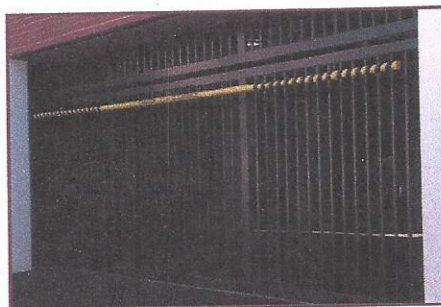

FEATURE FENCING

**PROVIDING EXCELLENT SERVICE, QUALITY RESULTS,
CUSTOMISED FENCING**

SPECIALISING IN CUSTOM DESIGNS:

- Perimeter Fencing / Infills ◆ Aluminium & Jarrah Slats
- Semi-Frameless Glass ◆ Tubular & Glass Pool Fencing
- Auto Driveway Gates (Sliding or Swinging)
- Pedestrian Gates