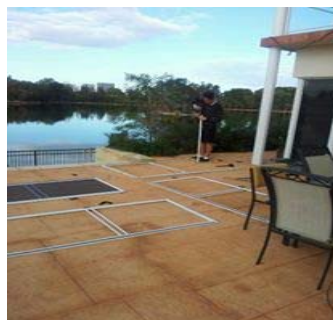

Flyscreen

Flyscreen window frames constructed

Friction Stays

Casement Awning

- Aluminium
- Timber
- uPVC

Spiral sash balances replaced

Chain winders replaced

T: 0404 398 609