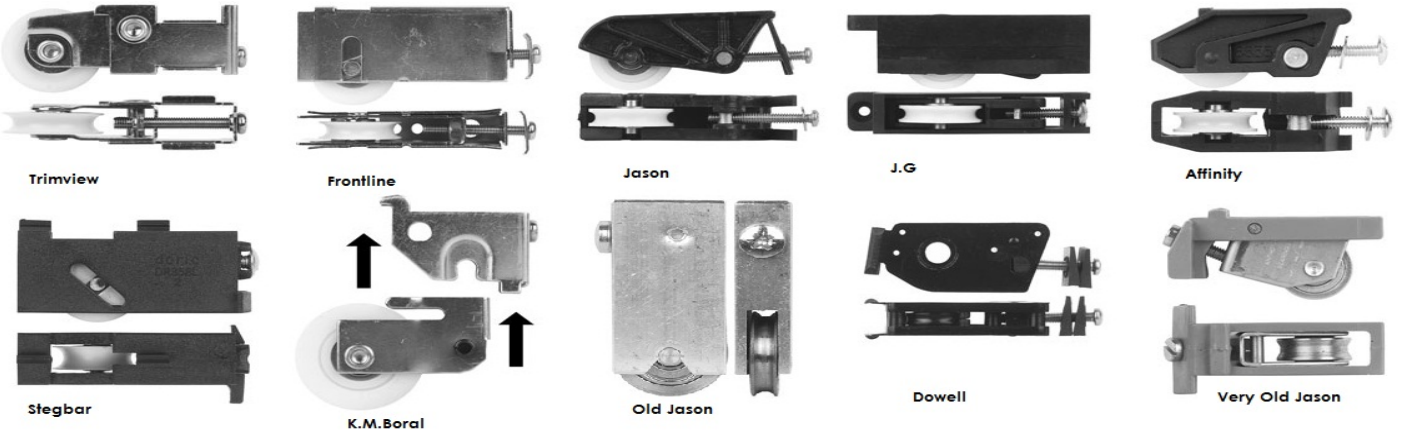

We carry Rollers to suit all brands of Glass Sliding Doors.