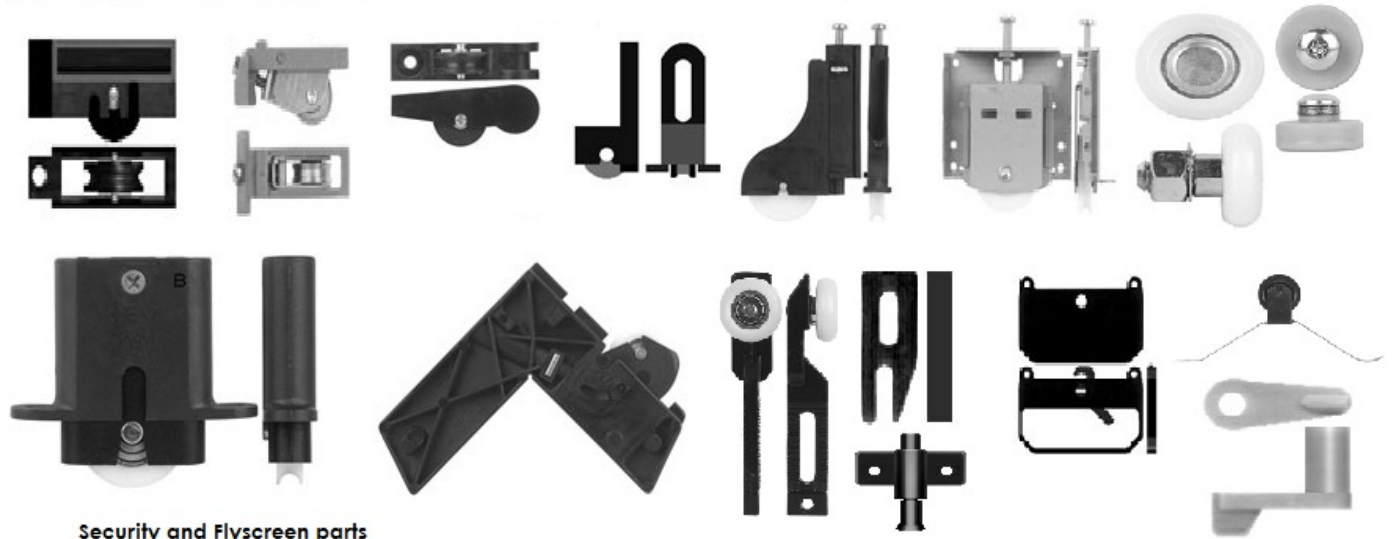

P.O.Box 26, Ballajura, W.A 6066

We carry Rollers to suit all brands of Glass Sliding Doors.

We carry a range of Stainless Steel Cover Tracks to repair badly gouged tracks.

From This

To This

We also carry a range of Locks and Latches to suit doors and windows

We also carry window rollers, Security screen and flyscreen rollers and accesories Wardrobe rollers, internal sliding door rollers and Shower Screen Rollers.

Security and Flyscreen parts

We also have access to spiral sash balances, friction stays, Chain winders, Fly screen frame and we carry in stock Fibre glass screen for Rescreening.